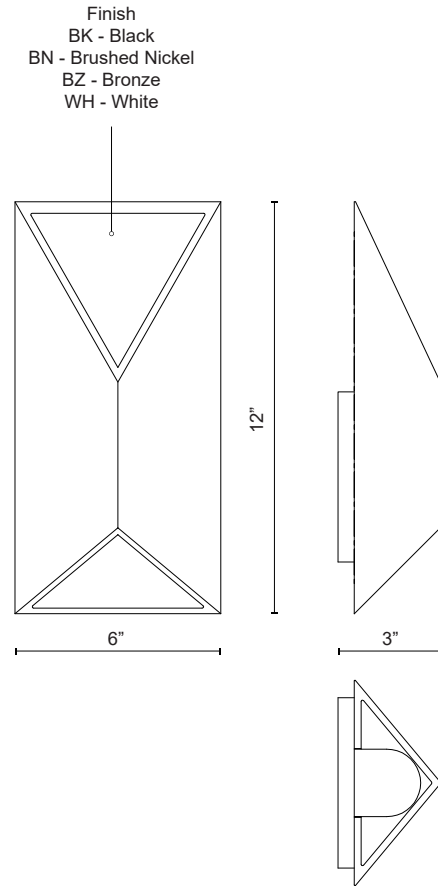

Fixture Dimensions	W6" x H12" x E3"
Light Source	AC LED Module
Wattage	11W
Total Lumens	800lm
Delivered Lumens	BN-172lm
Voltage	120V
Color Temperature	3000K
CRI (Ra)	90CRI
Optional Color Temps	2700K - 5000K Available, Minimum Order Quantities Apply
LED Rated Life	50,000 hours
Dimming	100% - 10%, ELV Dimmer (Not Included)
Diffuser Details	Acrylic diffuser
ADA Compliant	Yes
Location	Wet
Illumination Direction	Up and Down
Mounting Style	All Orientation; Wall;
Paint Finish	BK02; BZ02; WH02;

* For custom options, consult factory for details.

* For warranty information, please visit www.kuzcolighting.com/warranty

DESCRIPTION

Stunning minimalist aluminum housing wall sconce available in black, brushed nickel, bronze and white finishes. Rectangle shaped with triangular opening omitting light up and down. Equipped with our powerful 120V AC LED technology